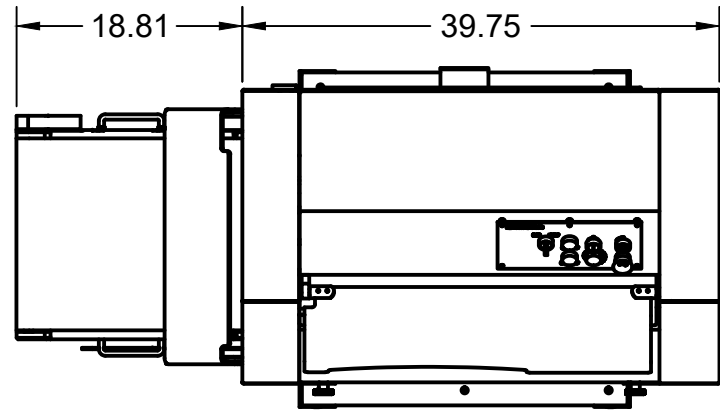

PARTS LIST	
ITEM	PART NUMBER
1	10160.C00 CART HISTORICAL
2	40200-EXTENDED ASSEMBLY V99
3	10120.000 ASSEMBLY V15

APPROVED JH		PROJECT			
		10160.120 CART			
CHECKED		TITLE			
		DX2000 BACON ASSEMBLY 28" PRODUCT FEED			
DRAWN WH		SIZE	CODE	DWG NO	REV
		B		40200.000	
3/16/2021		SCALE 1:16		WEIGHT	SHEET 1/1