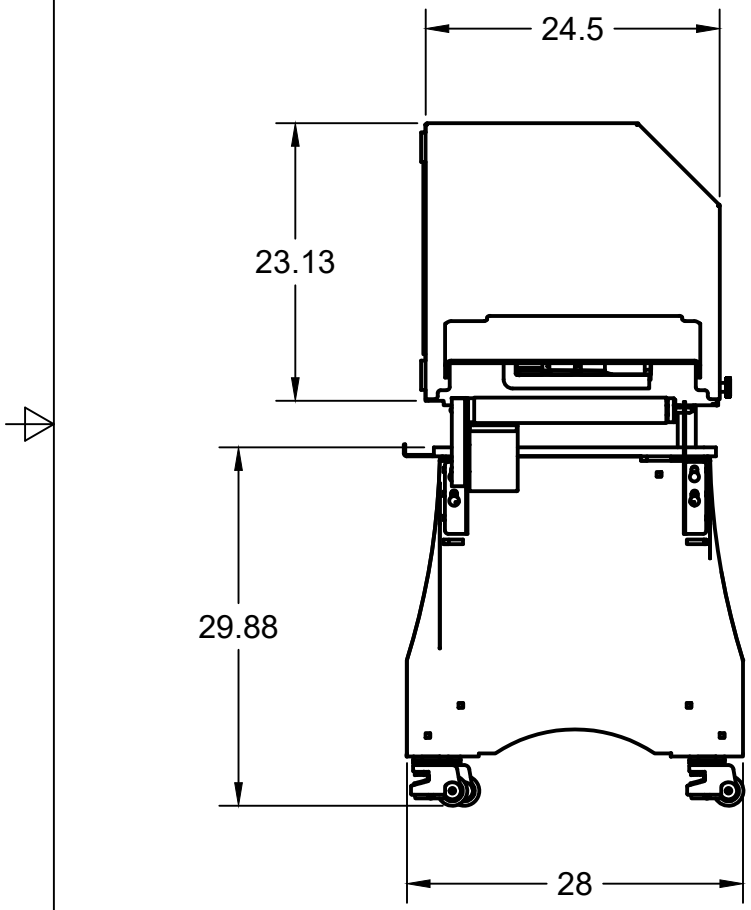

PARTS LIST	
ITEM	PART NUMBER
1	10160.C00 CART HISTORICAL
2	40200-EXTENDED ASSEMBLY V99
3	10120.000 ASSEMBLY V15

APPROVED JH		PROJECT			
		10160.120 CART			
CHECKED		TITLE			
		DX2000 BACON ASSEMBLY 28" PRODUCT FEED			
DRAWN WH		SIZE	CODE	DWG NO	REV
		B		40200.000	
3/16/2021		SCALE 1:16		WEIGHT	SHEET 1/1