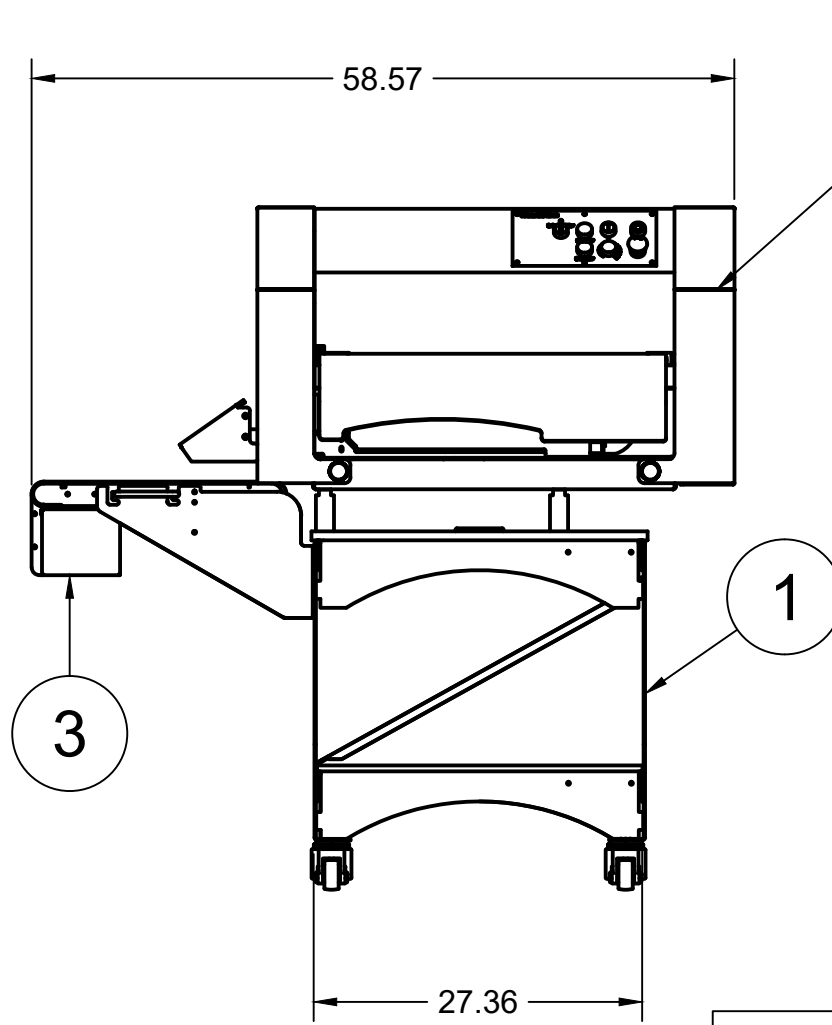

PARTS LIST	
ITEM	PART NUMBER
1	10160.C00 CART HISTORICAL
2	40200-EXTENDED ASSEMBLY V99
3	10120.000 ASSEMBLY V15

APPROVED JH		PROJECT			
		10160.120 CART			
CHECKED		TITLE			
		DX2000 BACON ASSEMBLY 28" PRODUCT FEED			
DRAWN WH		SIZE	CODE	DWG NO	REV
		B		40200.000	
3/16/2021		SCALE 1:16		WEIGHT	SHEET 1/1