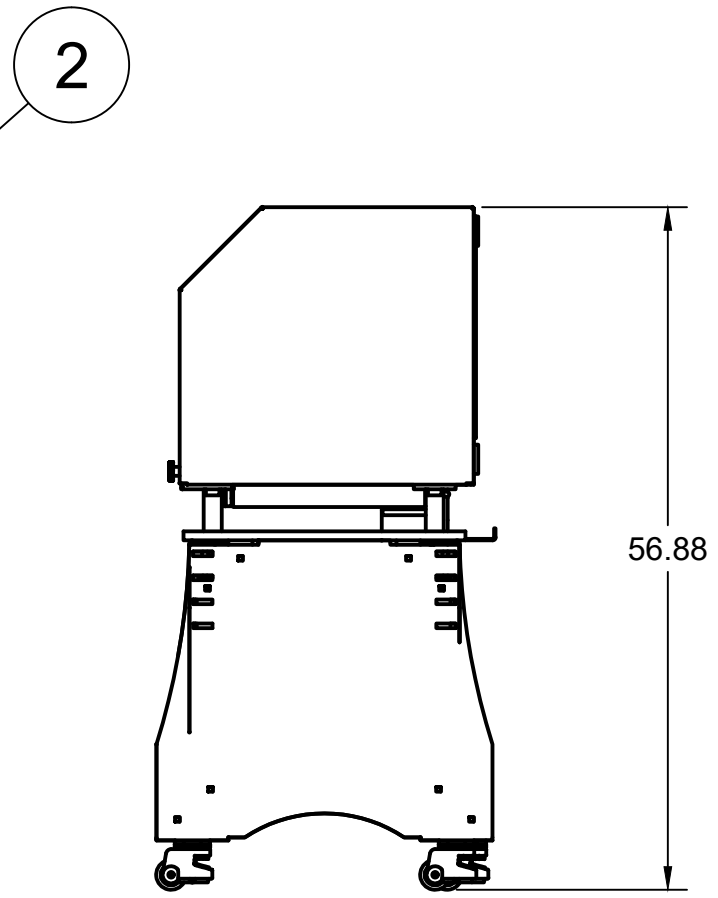

PARTS LIST	
ITEM	PART NUMBER
1	10160.C00 CART HISTORICAL
2	40200-EXTENDED ASSEMBLY V99
3	10120.000 ASSEMBLY V15

APPROVED JH		PROJECT			
		10160.120 CART			
CHECKED		TITLE			
		DX2000 BACON ASSEMBLY 28" PRODUCT FEED			
DRAWN WH		SIZE	CODE	DWG NO	REV
		B		40200.000	
3/16/2021		SCALE 1:16		WEIGHT	SHEET 1/1